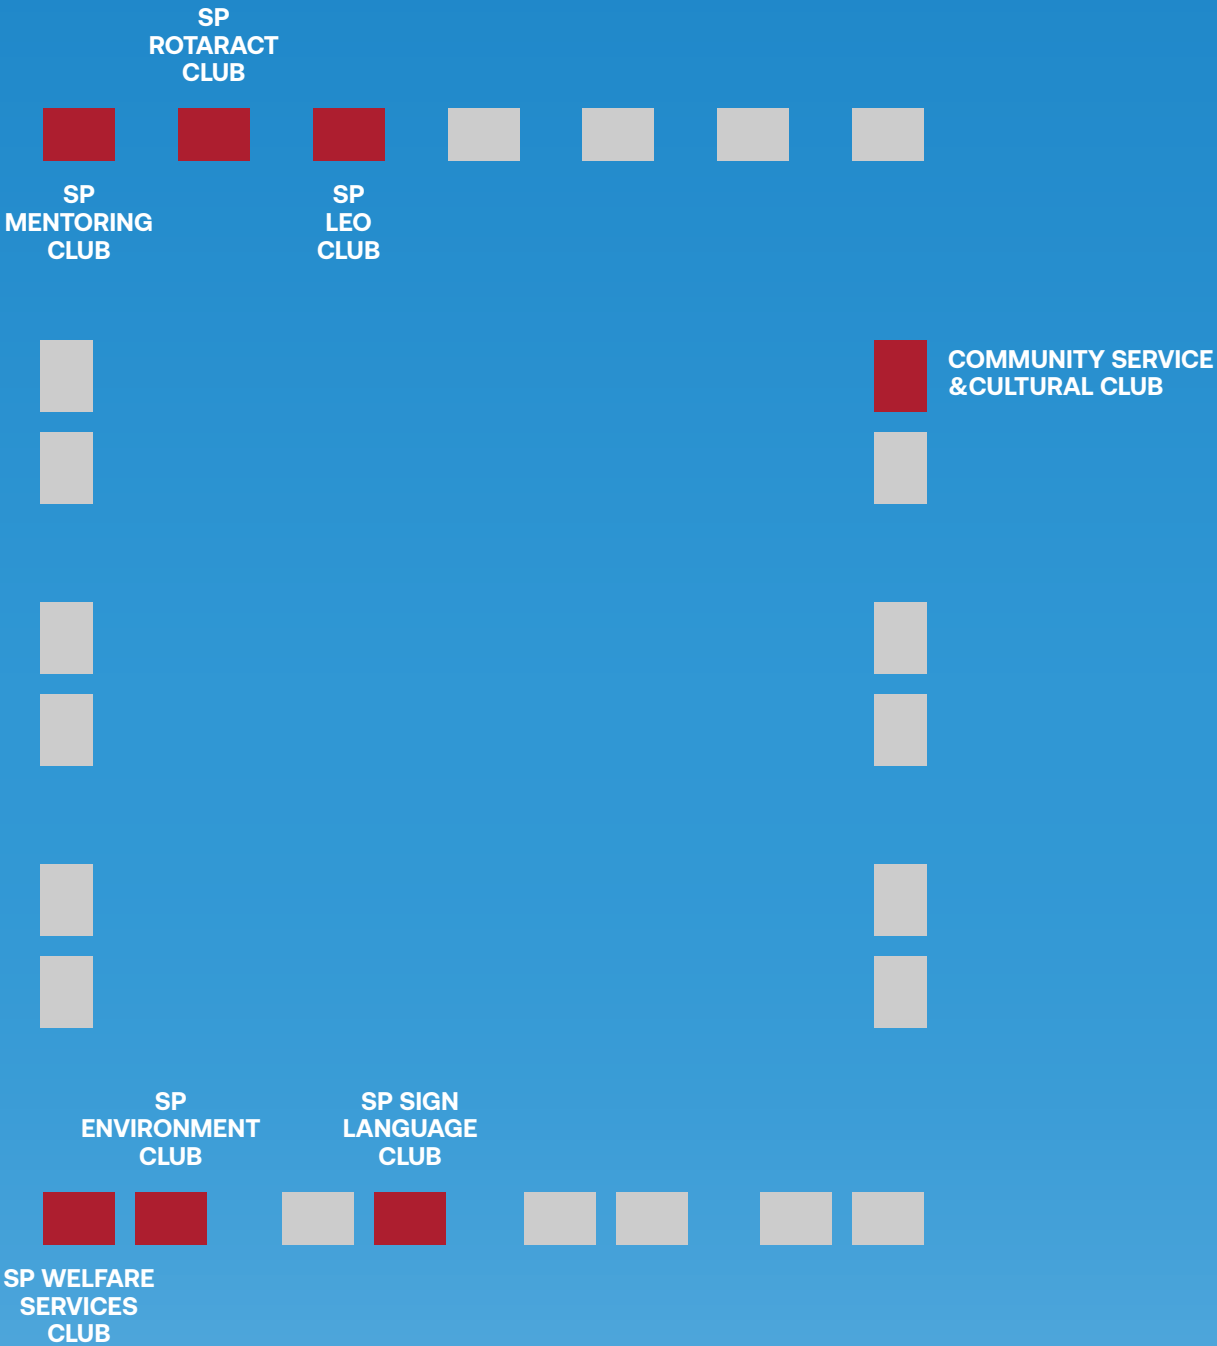

ARTS & CULTURE @ CENTRAL PLAZA

Stage

SP JAPANESE CULTURAL CLUB	■	SP STAGE MANAGEMENT CLUB
SP CHINESE MUSIC & CULTURAL CLUB	■	SP COMPERES
SP INDIAN CULTURAL SOCIETY	■	SP STRICTLY DANCE ZONE
SP MALAY LANGUAGE SOCIETY	■	SP GARAGE BAND
SP CHINESE ORCHESTRA	■	SP GUITARISTS
SP THEATRE COMPASS	■	SP VOCAL TALENTS
SP DANCE SPORT	■	SP SYMPHONIC BAND
SP DEEJAYS	■	SP STRING ENSEMBLE
SP MAKEUP ARTISTE CLUB	■	SP PIANO ENSEMBLE
SP ACER	■	SP LION DANCE
	■ ■ SP LIFE ARTS	

Scan this QR code to find out more information about the Sports & Adventure CCA Clubs!

SPORTS & ADVENTURE @ SPORTS ARENA CORRIDOR

Scan this QR code to find out more information
about the Sports & Adventure CCA Clubs!

SPORTS & ADVENTURE OUTSIDE FOODCOURT 5

Scan this QR code to find out more information
about the Sports & Adventure CCA Clubs!

SERVICE-LEARNING @ OPEN AREA BETWEEN STUDENT DEVELOPMENT CENTER & MOBERLY

SD Office

Scan this QR code to find out more information about the Service-Learning CCA clubs!

SPECIAL INTERESTS @ OPEN AREA BETWEEN STUDENT DEVELOPMENT CENTER & MOBERLY

SD Office

Scan this QR code to find out more information about the Special Interests CCA clubs!