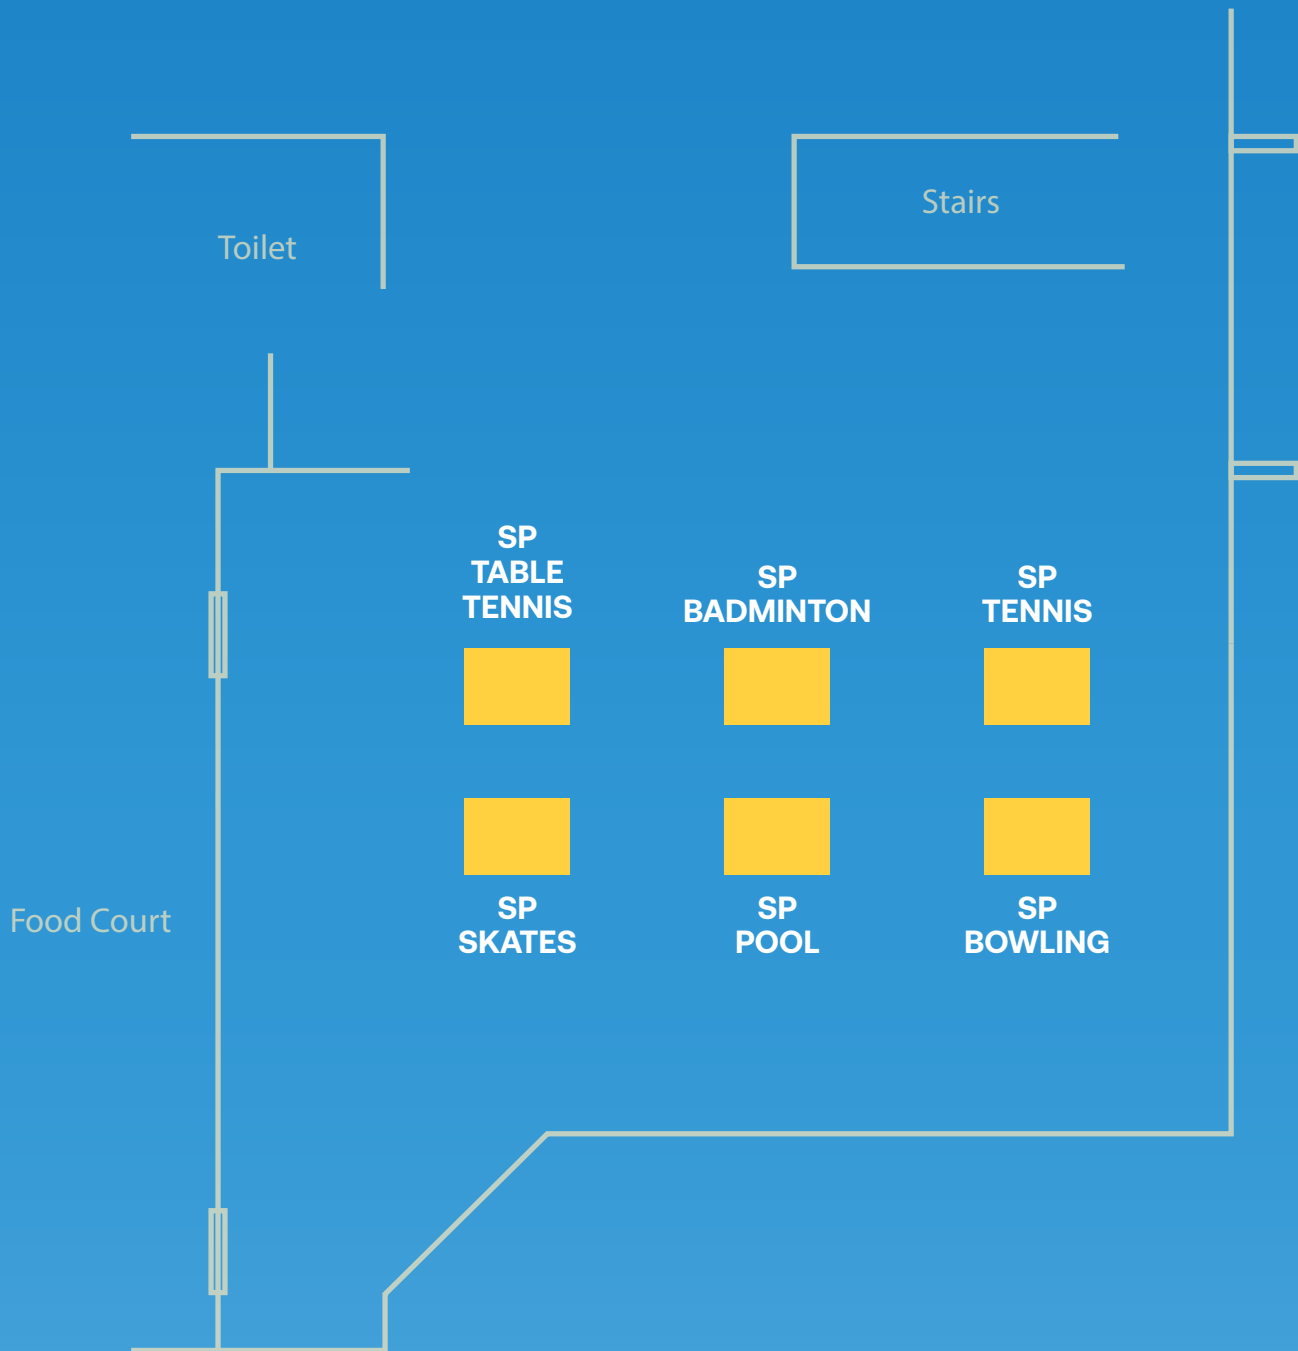

Scan this QR code to find out more information about the Arts & Culture CCA Clubs!

SPORTS & ADVENTURE @ SPORTS ARENA BASEMENT

SP ROCK CLIMBERS			SP TAEKWONDO	 Squash Court	
SP ADVENTURERS			SP SILAT		
SP KRAV MANGA			SP WUSHU		 Squash Court
SP JUDO			SP WING CHUN		
SP KARATE			SP SANDA		 Squash Court
SP AIKIDO			SP MIXED MARTIAL ARTS		
SP KENJUTSU			SP MUAY THAI		 Squash Court
SP STUDENTS SPORTS CLUB			SP SQUASH		

Scan this QR code to find out more information about the Sports & Adventure CCA Clubs!

SPORTS & ADVENTURE @ SPORTS ARENA CORRIDOR

Scan this QR code to find out more information
about the Sports & Adventure CCA Clubs!

SPORTS & ADVENTURE OUTSIDE FOODCOURT 5

Scan this QR code to find out more information
about the Sports & Adventure CCA Clubs!

SERVICE-LEARNING @ OPEN AREA BETWEEN STUDENT DEVELOPMENT CENTER & MOBERLY

SD Office