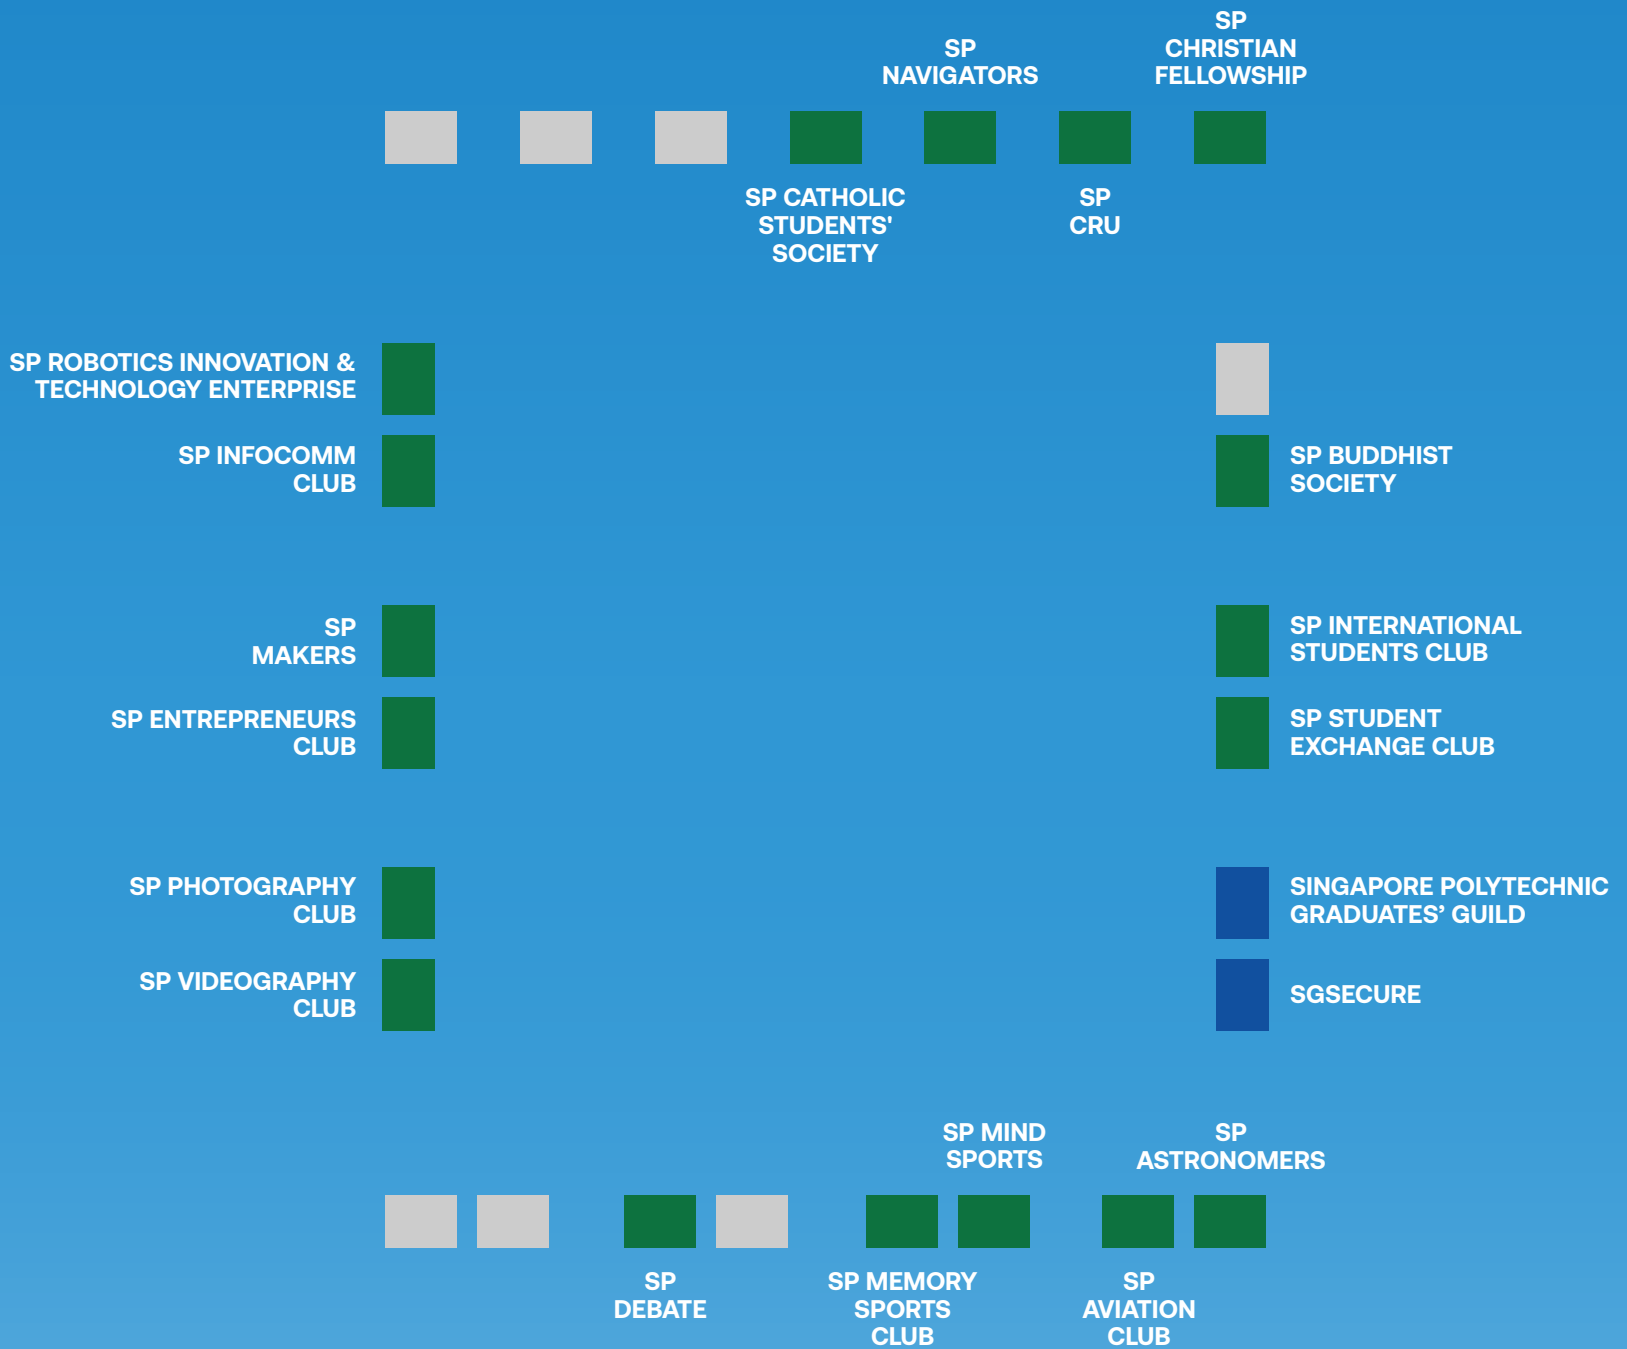

SPORTS & ADVENTURE OUTSIDE FOODCOURT 5

Scan this QR code to find out more information
about the Sports & Adventure CCA Clubs!

SERVICE-LEARNING @ OPEN AREA BETWEEN STUDENT DEVELOPMENT CENTER & MOBERLY

SD Office

Scan this QR code to find out more information about the Service-Learning CCA clubs!

SPECIAL INTERESTS @ OPEN AREA BETWEEN STUDENT DEVELOPMENT CENTER & MOBERLY

SD Office

Scan this QR code to find out more information about the Special Interests CCA clubs!