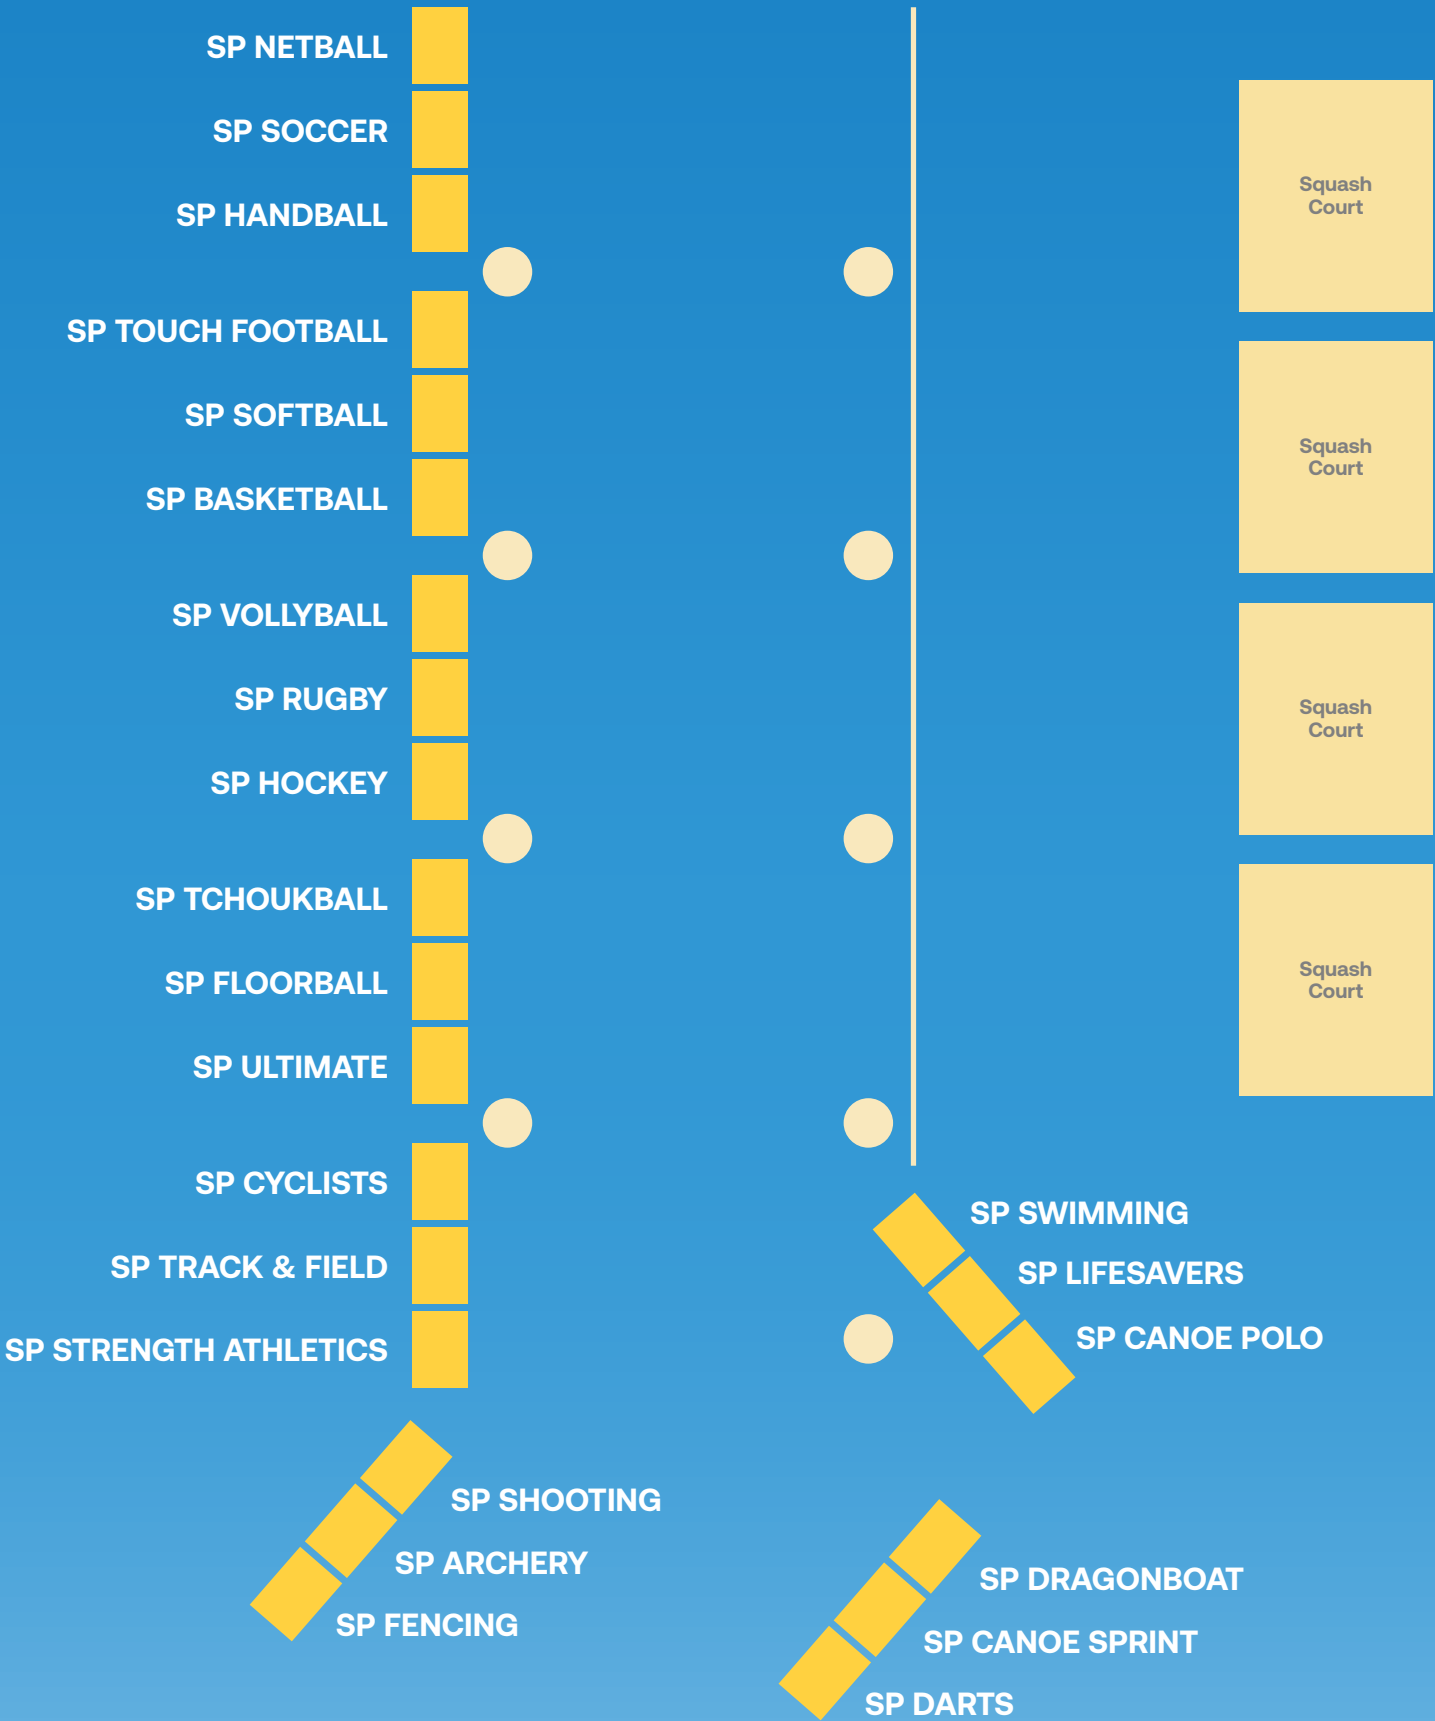

ARTS & CULTURE @ CENTRAL PLAZA

Stage

SP JAPANESE CULTURAL CLUB	■	SP STAGE MANAGEMENT CLUB
SP CHINESE MUSIC & CULTURAL CLUB	■	SP COMPERES
SP INDIAN CULTURAL SOCIETY	■	SP STRICTLY DANCE ZONE
SP MALAY LANGUAGE SOCIETY	■	SP GARAGE BAND
SP CHINESE ORCHESTRA	■	SP GUITARISTS
SP THEATRE COMPASS	■	SP VOCAL TALENTS
SP DANCE SPORT	■	SP SYMPHONIC BAND
SP DEEJAYS	■	SP STRING ENSEMBLE
SP MAKEUP ARTISTE CLUB	■	SP PIANO ENSEMBLE
SP ACER	■	SP LION DANCE
	■ ■ SP LIFE ARTS	

Scan this QR code to find out more information about the Arts & Culture CCA Clubs!

SPORTS & ADVENTURE @ SPORTS ARENA BASEMENT

SP ROCK CLIMBERS			SP TAEKWONDO	 Squash Court	
SP ADVENTURERS			SP SILAT		
SP KRAV MANGA			SP WUSHU		 Squash Court
SP JUDO			SP WING CHUN		
SP KARATE			SP SANDA		 Squash Court
SP AIKIDO			SP MIXED MARTIAL ARTS		
SP KENJUTSU			SP MUAY THAI		 Squash Court
SP STUDENTS SPORTS CLUB			SP SQUASH		

Scan this QR code to find out more information about the Sports & Adventure CCA Clubs!

SPORTS & ADVENTURE @ SPORTS ARENA CORRIDOR

Scan this QR code to find out more information
about the Sports & Adventure CCA Clubs!

SPORTS & ADVENTURE OUTSIDE FOODCOURT 5

Scan this QR code to find out more information
about the Sports & Adventure CCA Clubs!

SERVICE-LEARNING @ OPEN AREA BETWEEN STUDENT DEVELOPMENT CENTER & MOBERLY

SD Office