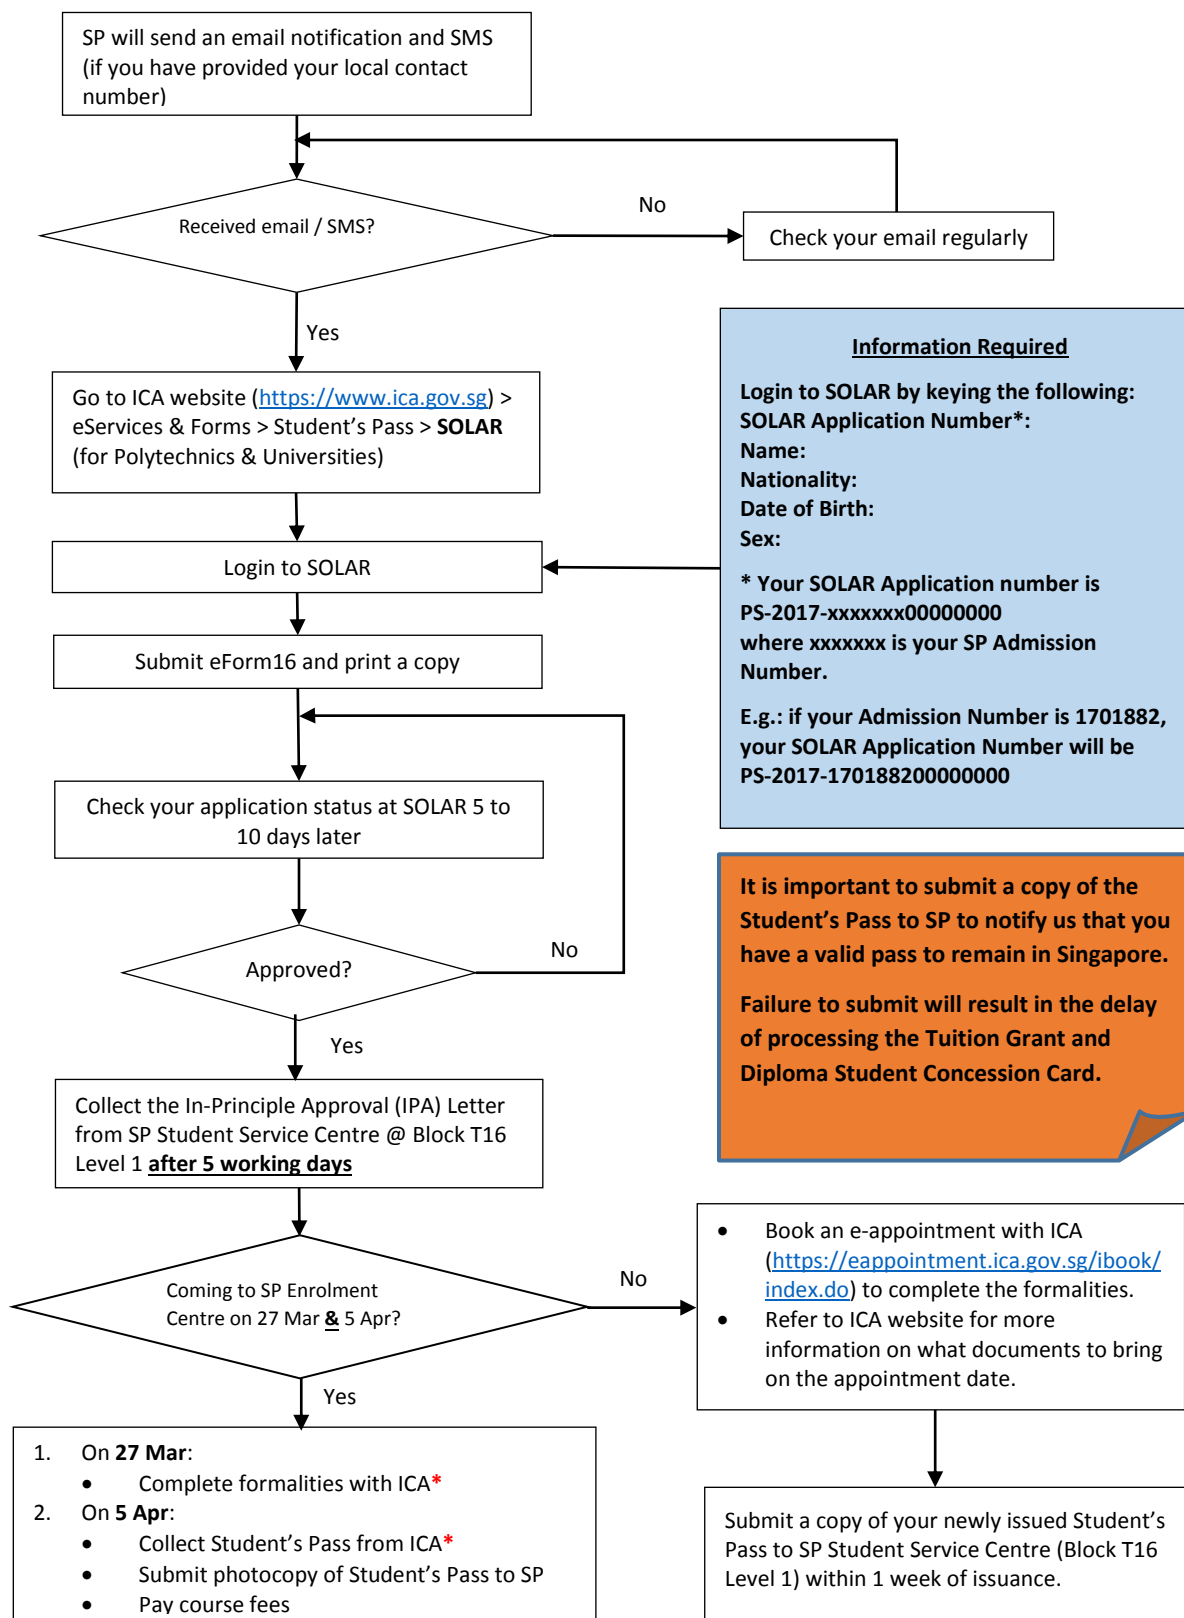

Student Pass Application for International Students

- **All International Students must have a valid pass to study in SP.**
- **You must apply for a new Student's Pass even if your old one (for your secondary school) has not expired.**

* Refer to www.sp.edu.sg/enrolment > What's Next > [Student's Pass Application Process](#) for more details.