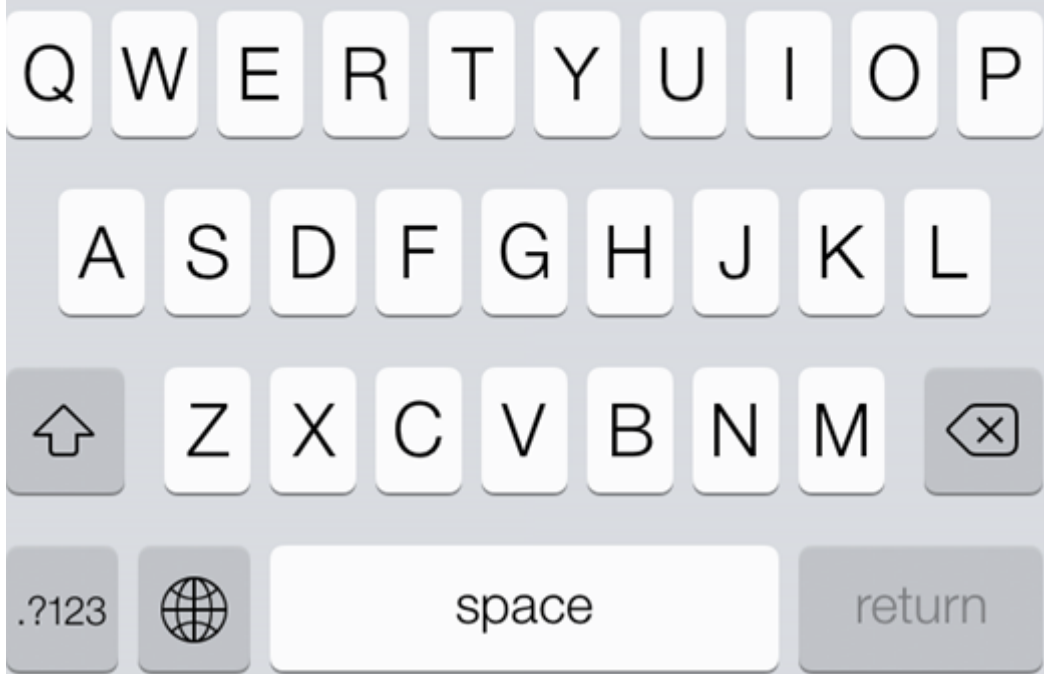

Enter the password for "StaffMobile"

Cancel

Enter Password

Join

Username |

Password

[← Back](#)

Certificate

sspacsprd01.sf.sp.edu.sg

thawte Primary Root CA

Not Verified

Accept

Description Client Authentication

Expires 10 May, 2015 7:59:59 am

More Details

Wi-Fi