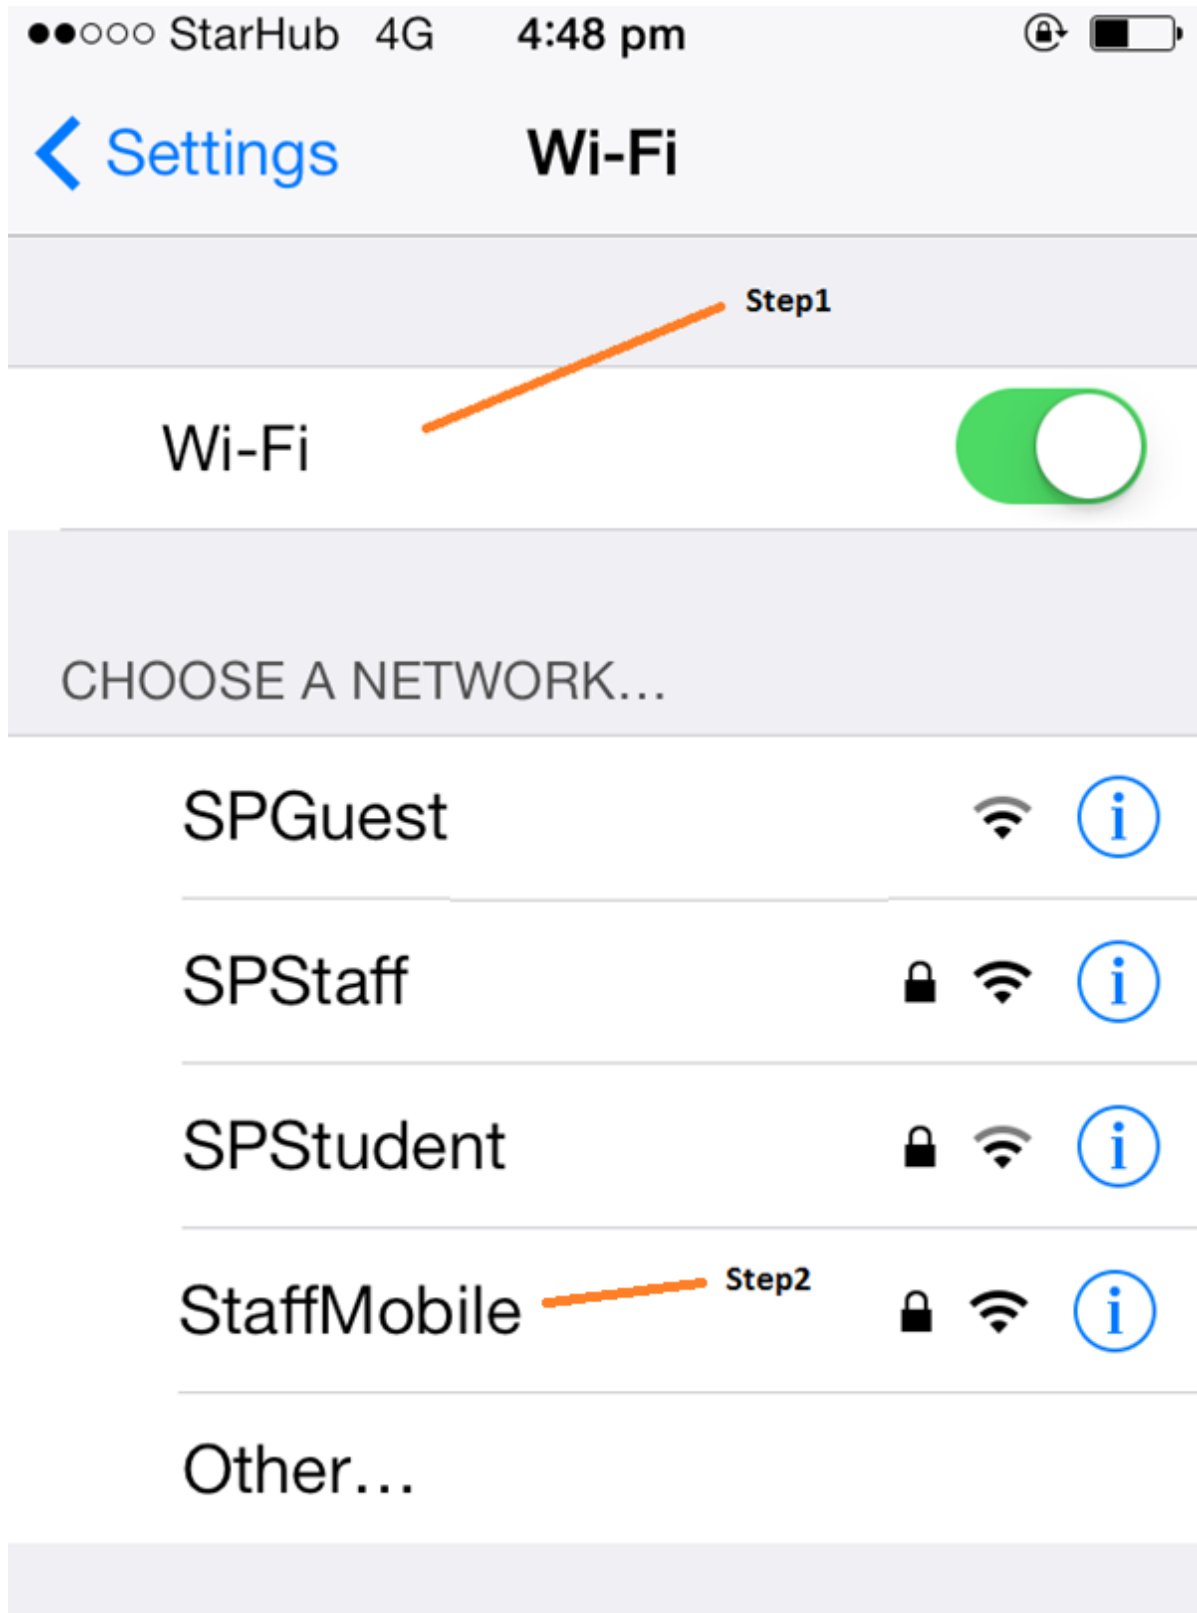

Procedure on how to connect your iPhone to join to StaffMobile

- Double tap on the settings icon at the iPhone
- Double tap on the Wi-Fi icon as shown in the below picture (step 1) - Tab on the StaffMobile icon as shown in the below picture (step 2)