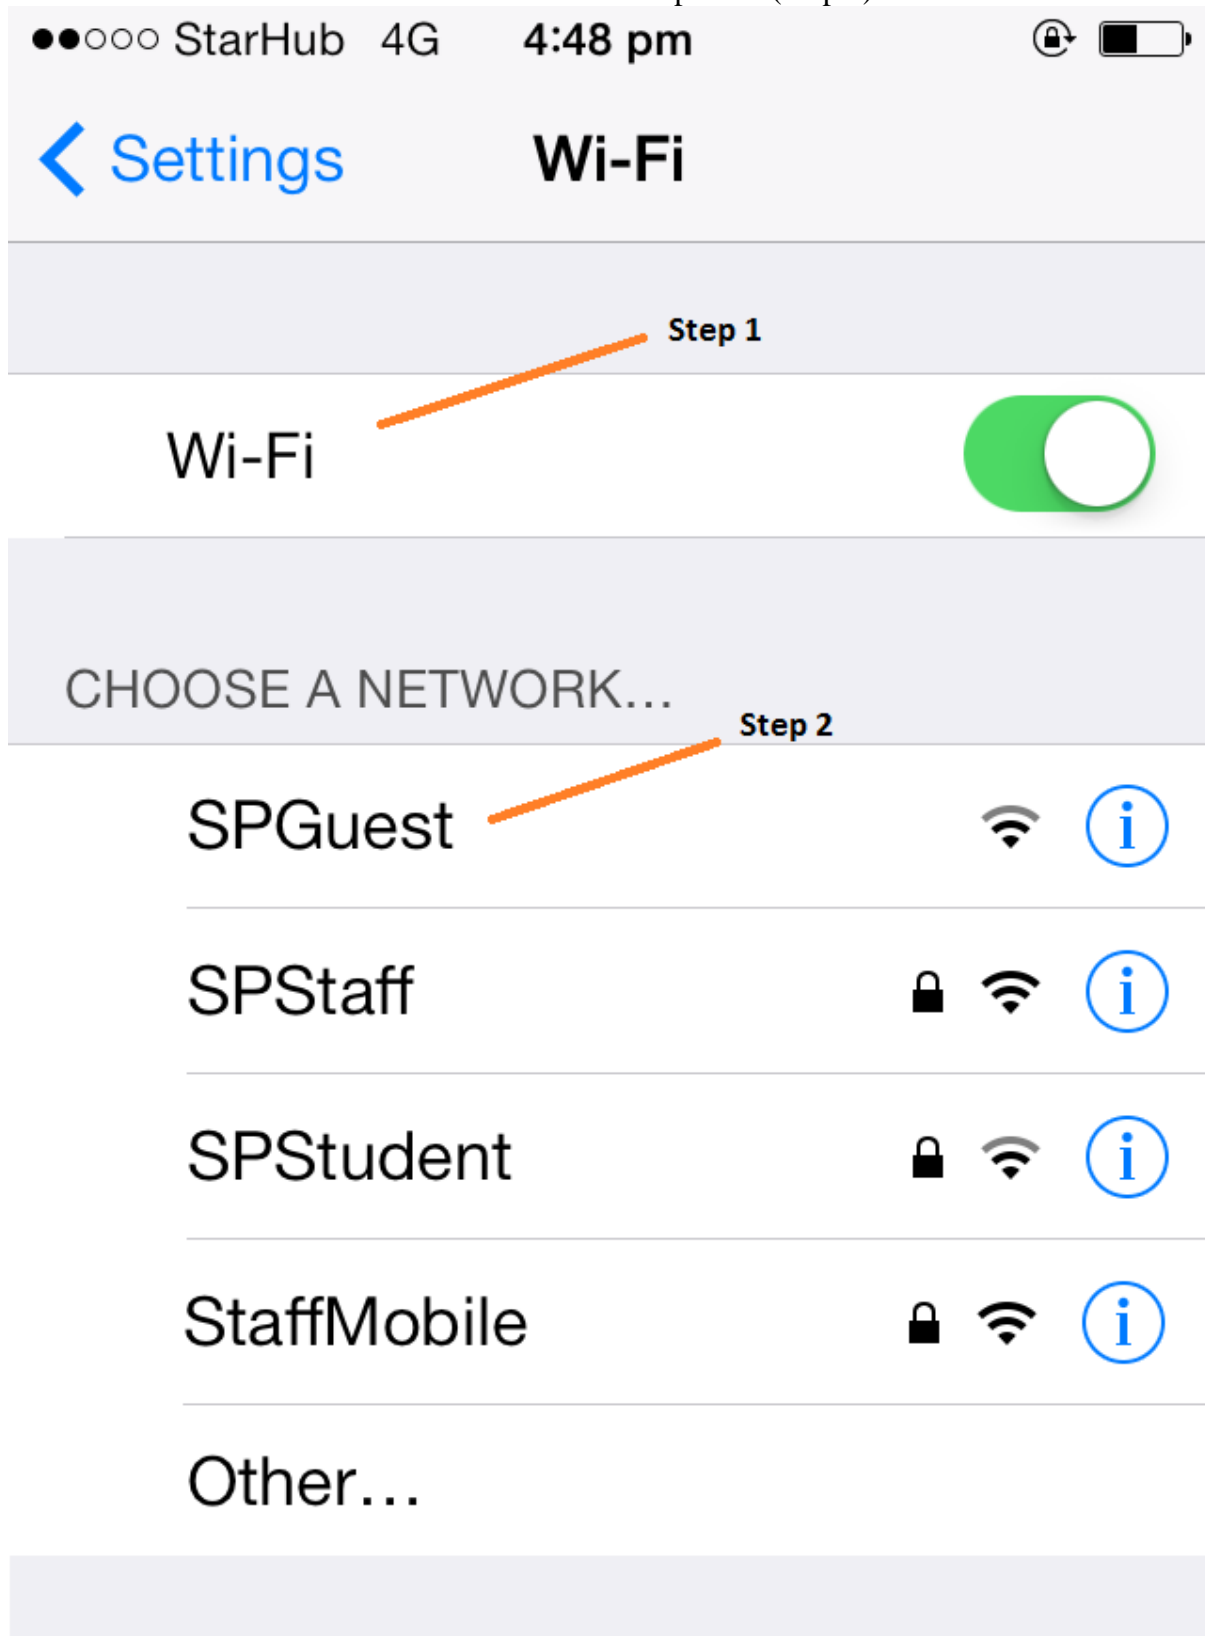

Procedure on how to connect your iPhone to join Guest Profile (SPGuest)

- Double tap on the “settings” icon at the iPhone,
- Double tap on the “Wi-Fi” icon as shown in the below picture (Step 1)
- Tab on the “SPGuest” icon as shown in the below picture (Step 2)

- Key in your Spice staff ID and password in the pop-up box. Click “Submit” to proceed.

Eg: User Name: sXXXXX or sf\sXXXXX

Welcome to the SP wireless network

Please login using your SPICE account.

User Name