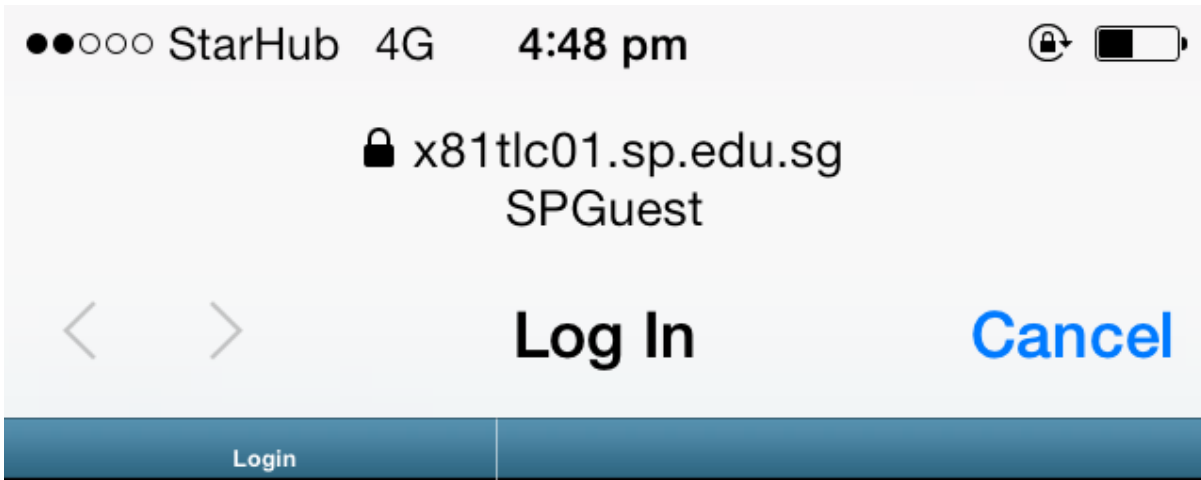

- Key in your Spice staff ID and password in the pop-up box. Click “Submit” to proceed.

Eg: User Name: sXXXXX or sf\sXXXXX

Welcome to the SP wireless network

Please login using your SPICE account.

User Name

Password