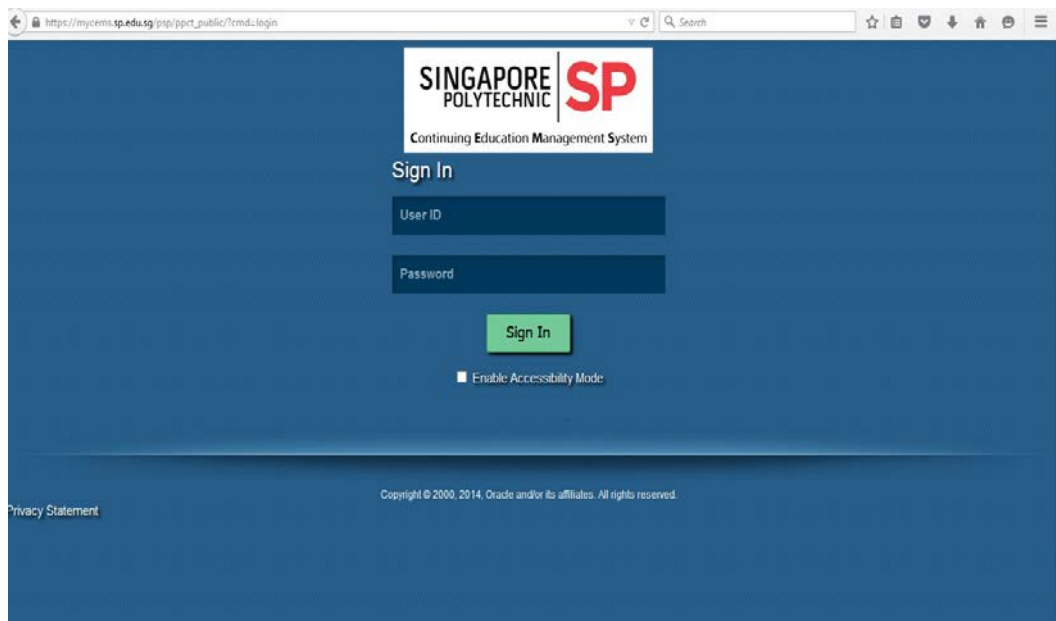

1. Please login to CEMS Student Portal
(https://mycems.sp.edu.sg/psp/ppct_public/?cmd=login) using your SPICE ID And Password.

2. Please select **Self-Service** as highlighted.

3. Please select **Student Center** as highlighted.

4. Please select **My Academics** Link as highlighted.

5. Please select **View my course history** Link as highlighted.

Favorites Main Menu > Self Service > Student Center

go to ...

Current Semester My Academics Leave of Absence Course Feedback