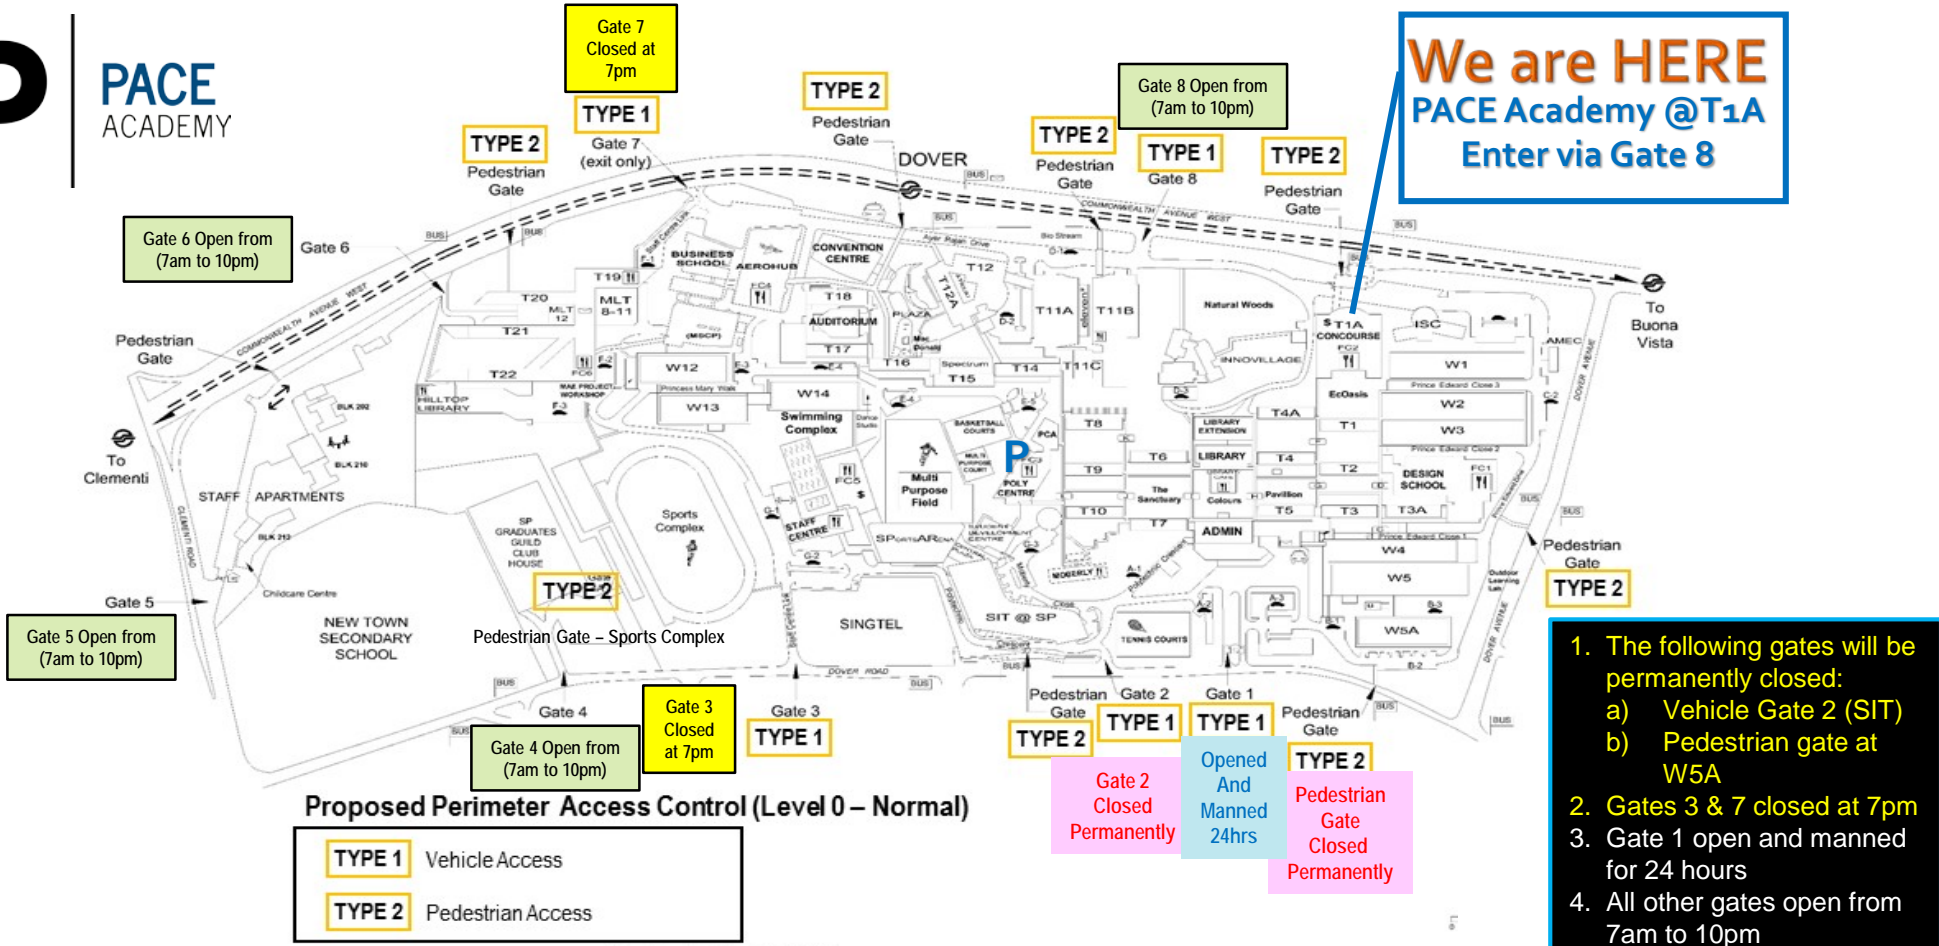

Location Map for PACE

SP

PACE
ACADEMY

- The following gates will be permanently closed:
 - Vehicle Gate 2 (SIT)
 - Pedestrian gate at W5A
- Gates 3 & 7 closed at 7pm
- Gate 1 open and manned for 24 hours
- All other gates open from 7am to 10pm

SINGAPORE POLYTECHNIC CAMPUS

Website: www.sp.edu.sg Main Line : 6775 1133 Dec 2016

Guard House Carpark Taxi Stand Bus Stop Food Court / Cafe ATM