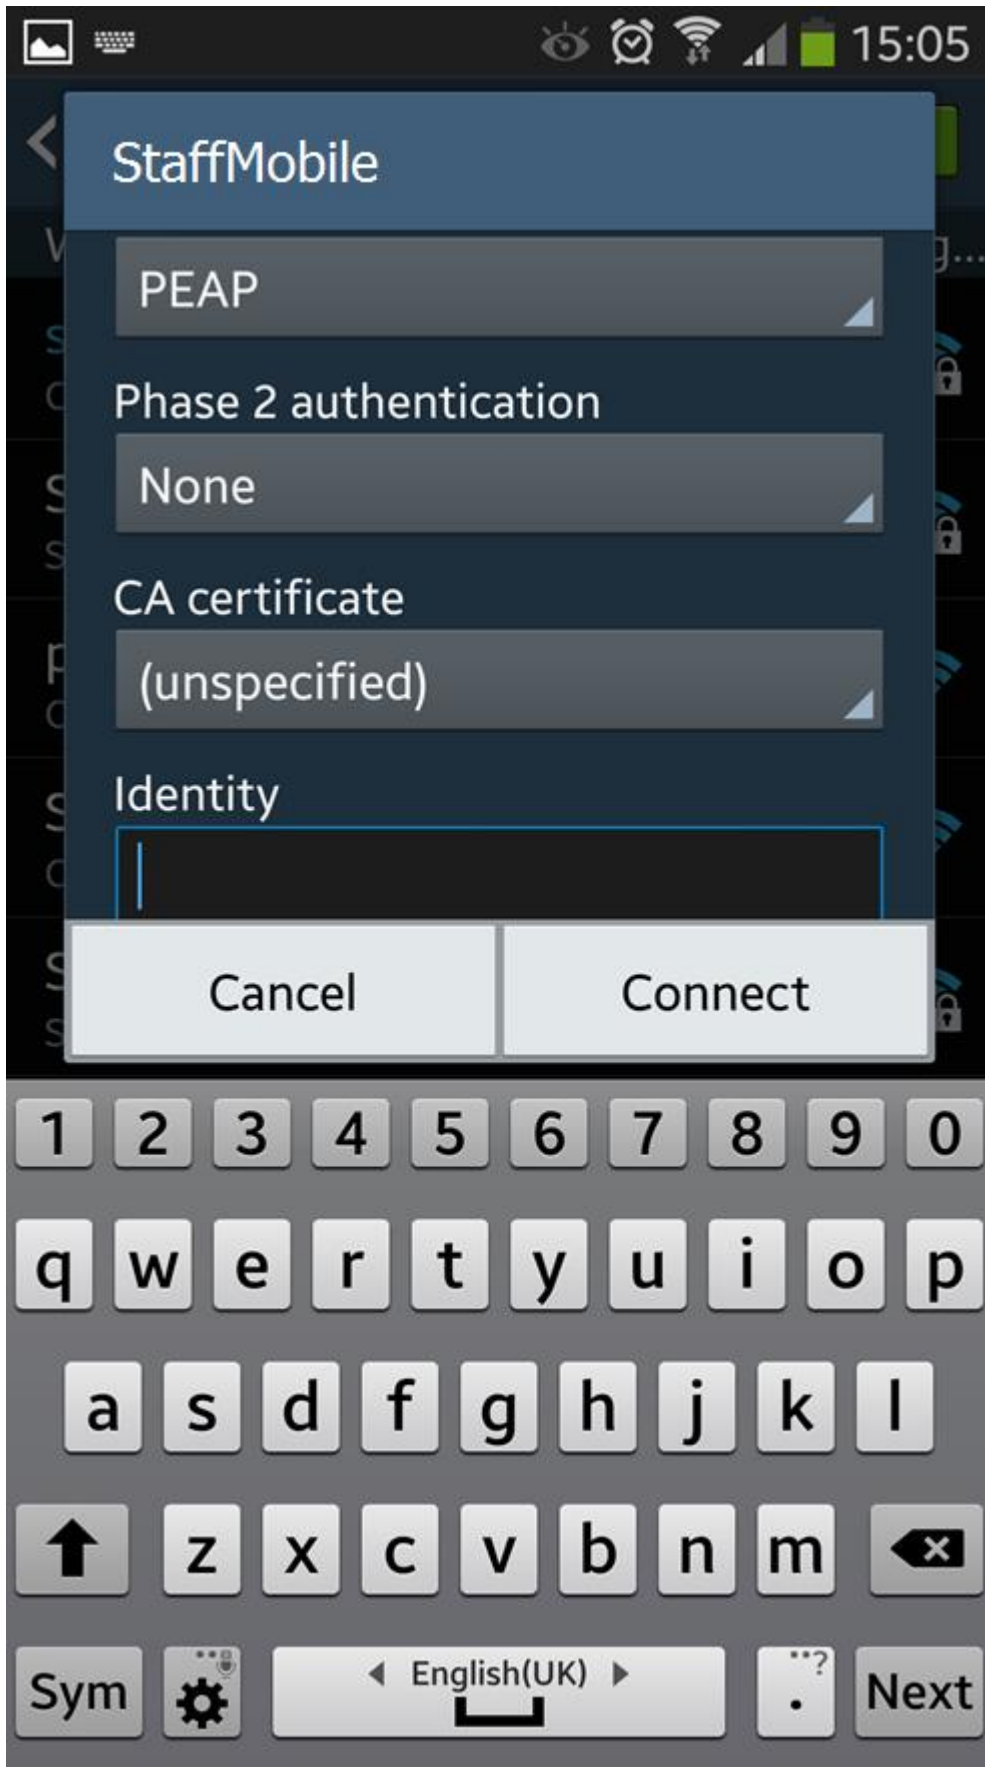

## Procedure on how to connect your Android phone to join to StaffMobile

- Double tap on the settings icon at the Android device,
- Swipe the icon on the right to turn on the Wi-Fi icon as shown in the below picture

- Tab on the "StaffMobile" icon as shown in the below picture

Enter your sf\sXXXXX , and password

StaffMobile is connected