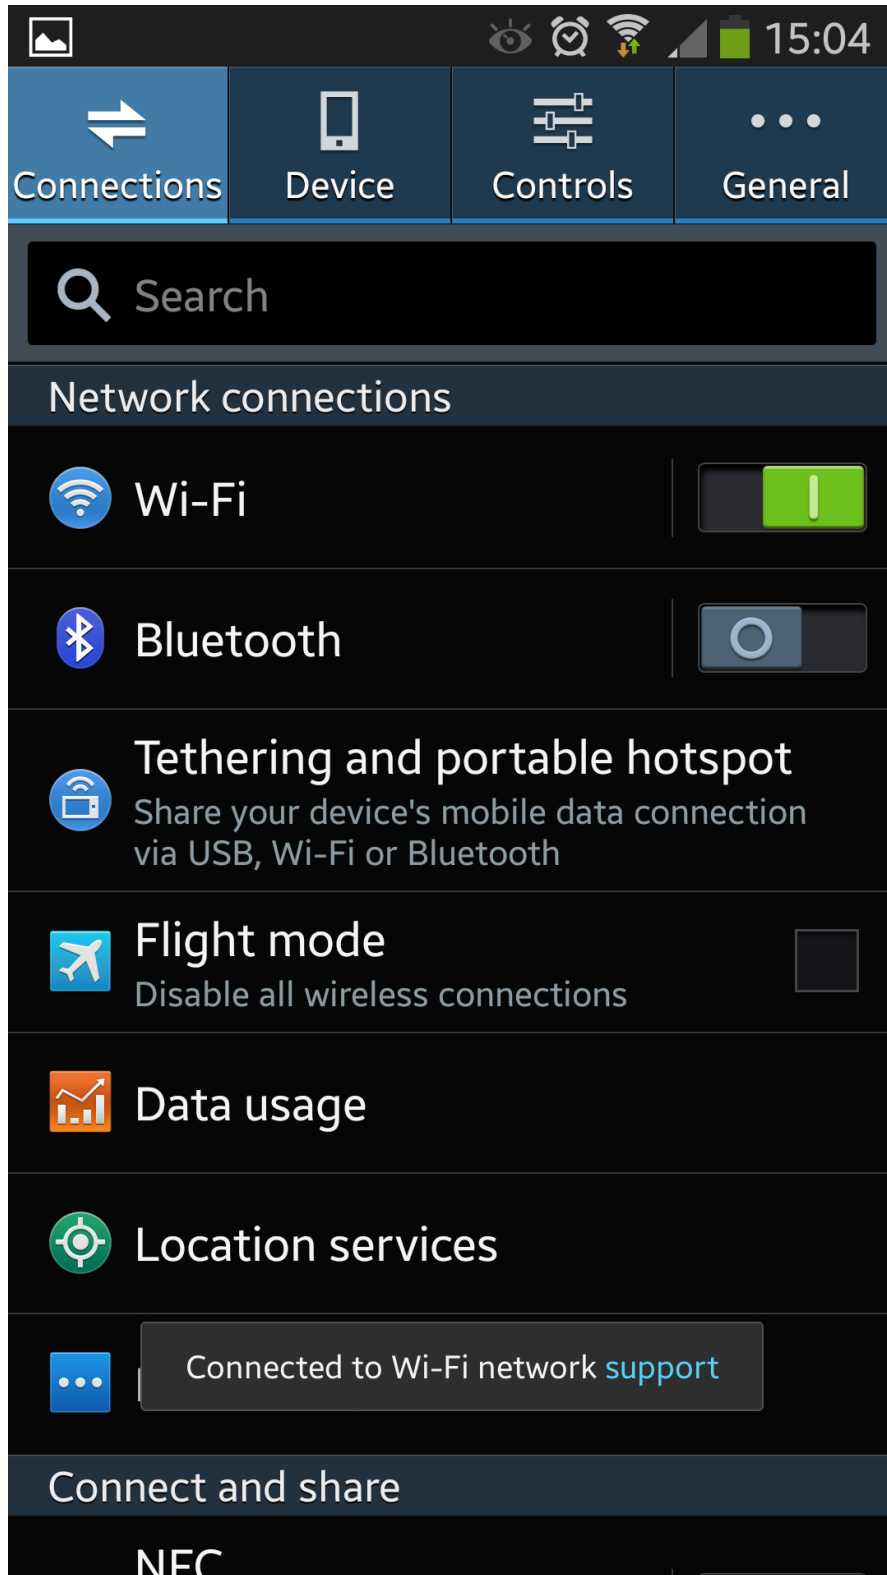

## Procedure on how to connect your Android phone to join to StaffMobile

- Double tap on the settings icon at the Android device,
- Swipe the icon on the right to turn on the Wi-Fi icon as shown in the below picture

- Tab on the "StaffMobile" icon as shown in the below picture

Enter your sf\sXXXXX , and password

StaffMobile is connected