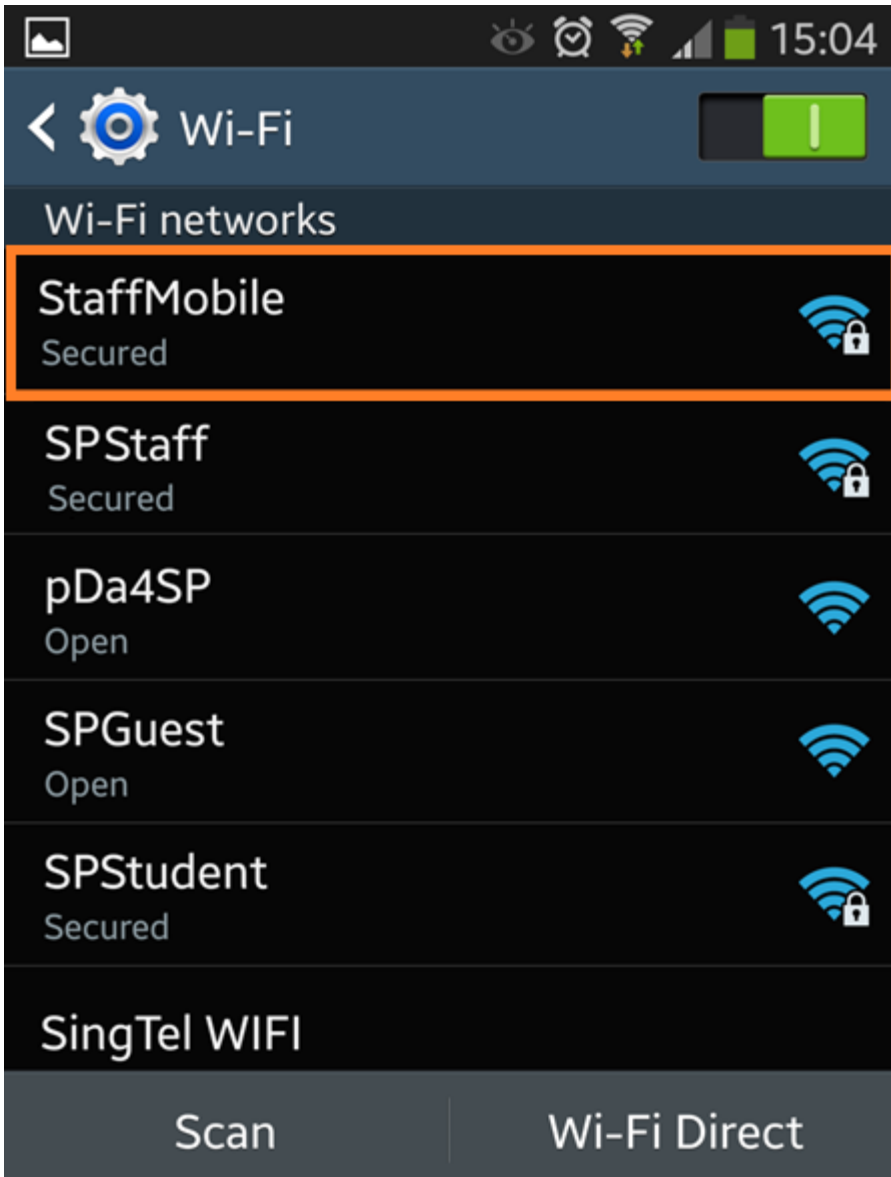

## Procedure on how to connect your Android phone to join to StaffMobile

- Double tap on the settings icon at the Android device,
- Swipe the icon on the right to turn on the Wi-Fi icon as shown in the below picture

- Tab on the "StaffMobile" icon as shown in the below picture

Enter your sf\sXXXXX , and password

StaffMobile is connected