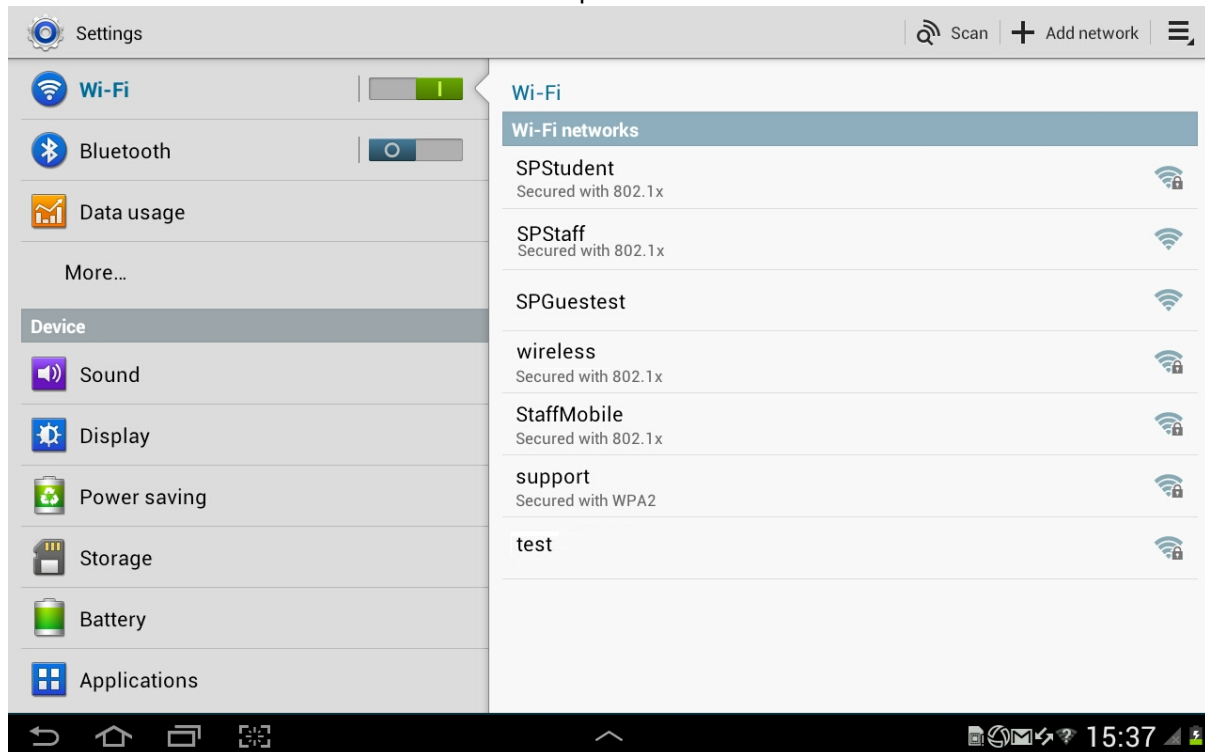

## Procedure on how to connect your Android device to join to SPStaff

- Double tap on the settings icon at the android,
- Swipe the icon on the right to turn on the Wi-Fi icon as shown in the below picture
- Tab on the SPStaff icon as shown in the below picture